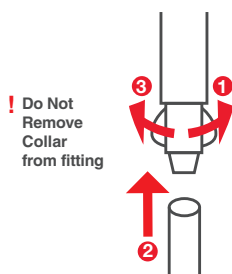

CEP 18:
End Plug

CMAH 18:
Male Hose Thread Adaptor

CMAP 5 - 18:
1/2" Male Pipe Thread Adaptor

SLC 18:
Coupling

CEL 18:
Elbow

CSA 18:
Swivel Adaptor
Female Hose Thread

CT 18:
Tee

DARE TO COMPARE

For a **FREE SAMPLE PACK** Visit:
ndspro.com/agrifim/duraflo-check-valve

	Agrifim	Rain Bird	Advantages of Agrifim vs. Rain Bird
Universal Fits all 1/2" Drip tubing	✓		<ul style="list-style-type: none"> Agrifim Smart Loc fits 16, 17 and 18mm (0.620" – 0.710" OD) PE tubing Rain Bird Easy fit only fits (0.630" – 0.669" OD) PE tubing
Re-useable	✓		<ul style="list-style-type: none"> Tubing can be inserted and removed without damage to the Smart loc fitting Rain Bird Easy fit can only be used one time
All fittings are complete functioning units	✓		<ul style="list-style-type: none"> Agrifim Smart Loc fittings are complete functioning individual units Rain Bird Easy fit requires a series of adapters that have to be snapped into main fittings creating permanent connections
Secure leak free connections every time	✓		<ul style="list-style-type: none"> Agrifim Smart loc progressive compression design ensures leak free connections every time Rain Bird Easy fit design can lead to improper installation and leaks
Fast and easy to install	✓		<ul style="list-style-type: none"> Agrifim Smart loc design makes them quick and easy to install Rain Bird fitting is limited in tubing size and adapters make them complicated to install

INSTALLATION

1. Expose the tapered end of the adaptor by rotating the collar all the way up the thread.
2. Using force, insert tubing onto tapered end.
3. Twist collar over the tubing to secure in place.