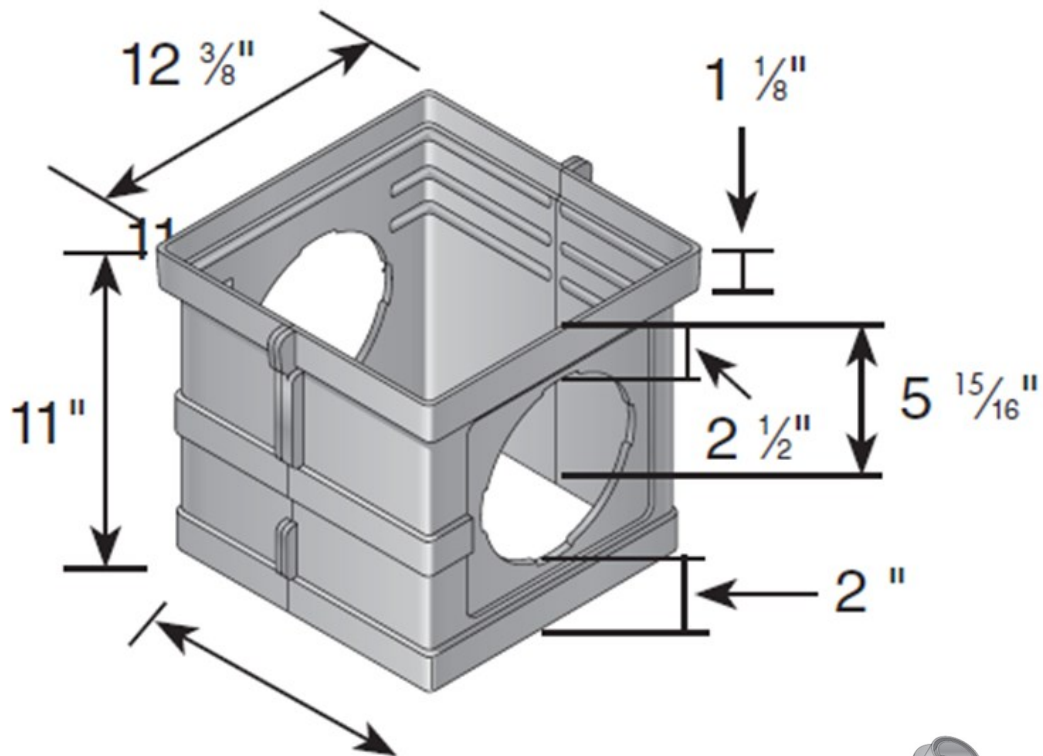

12" x 12" CATCH BASIN RISER WITH 2 OPENINGS

Material: Styrene
 Colors: Black (1216)
 Nests on top 12" catch basin series for shallow outlets and 12" sump box for more sump area. Requires either part # 1206, #1242, # 1243, #1245, #1266, or # 1889 Universal Outlet for each opening.