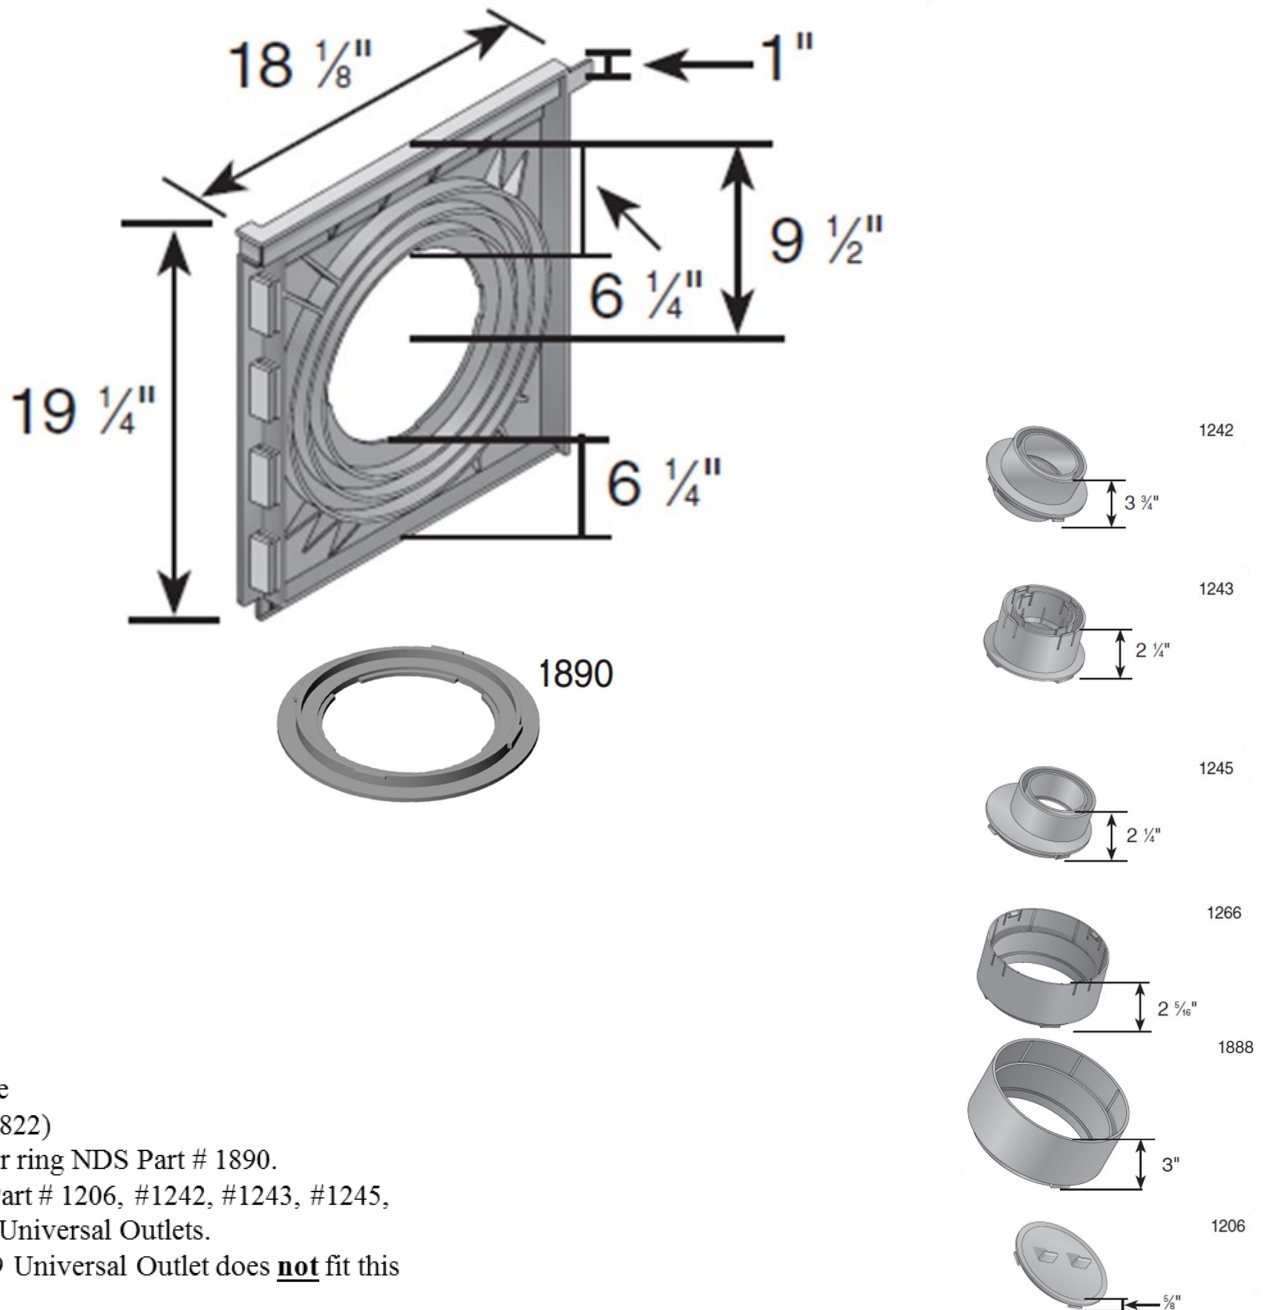

18" x 18" CATCH BASIN SIDE - 6" or 8" OPENING -

Material: Styrene
 Colors: Black (1822)
 Includes Reducer ring NDS Part # 1890.
 Use with NDS Part # 1206, #1242, #1243, #1245,
 #1266 or #1888 Universal Outlets.
 NDS Part # 1889 Universal Outlet does **not** fit this
 Basin Side.