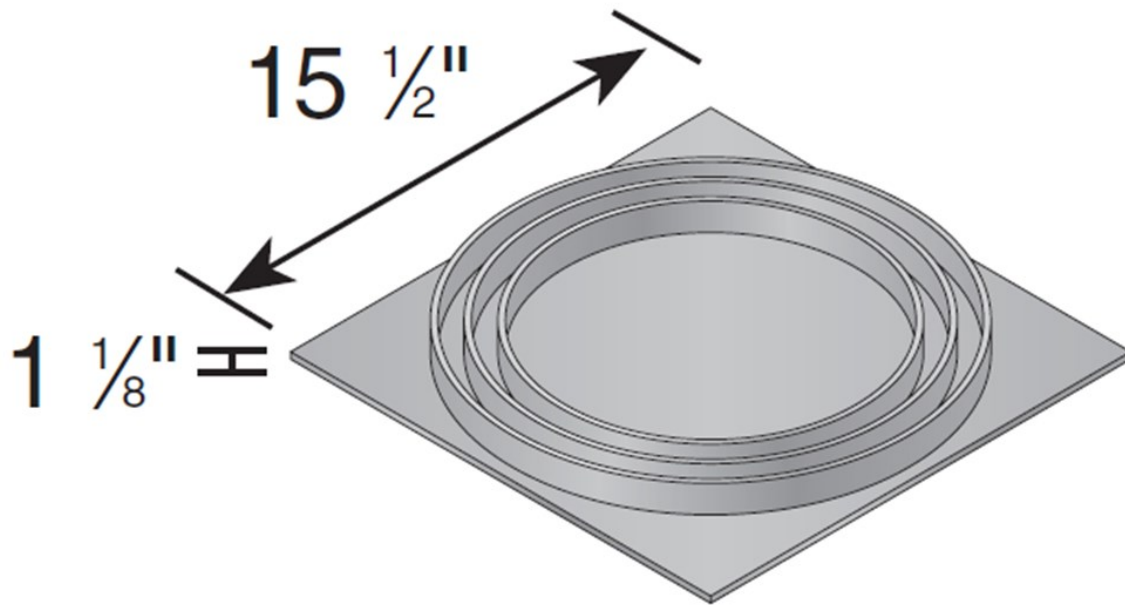

18" x 18" CATCH BASIN BOTTOM

Material: Styrene
Colors: Black (1828)