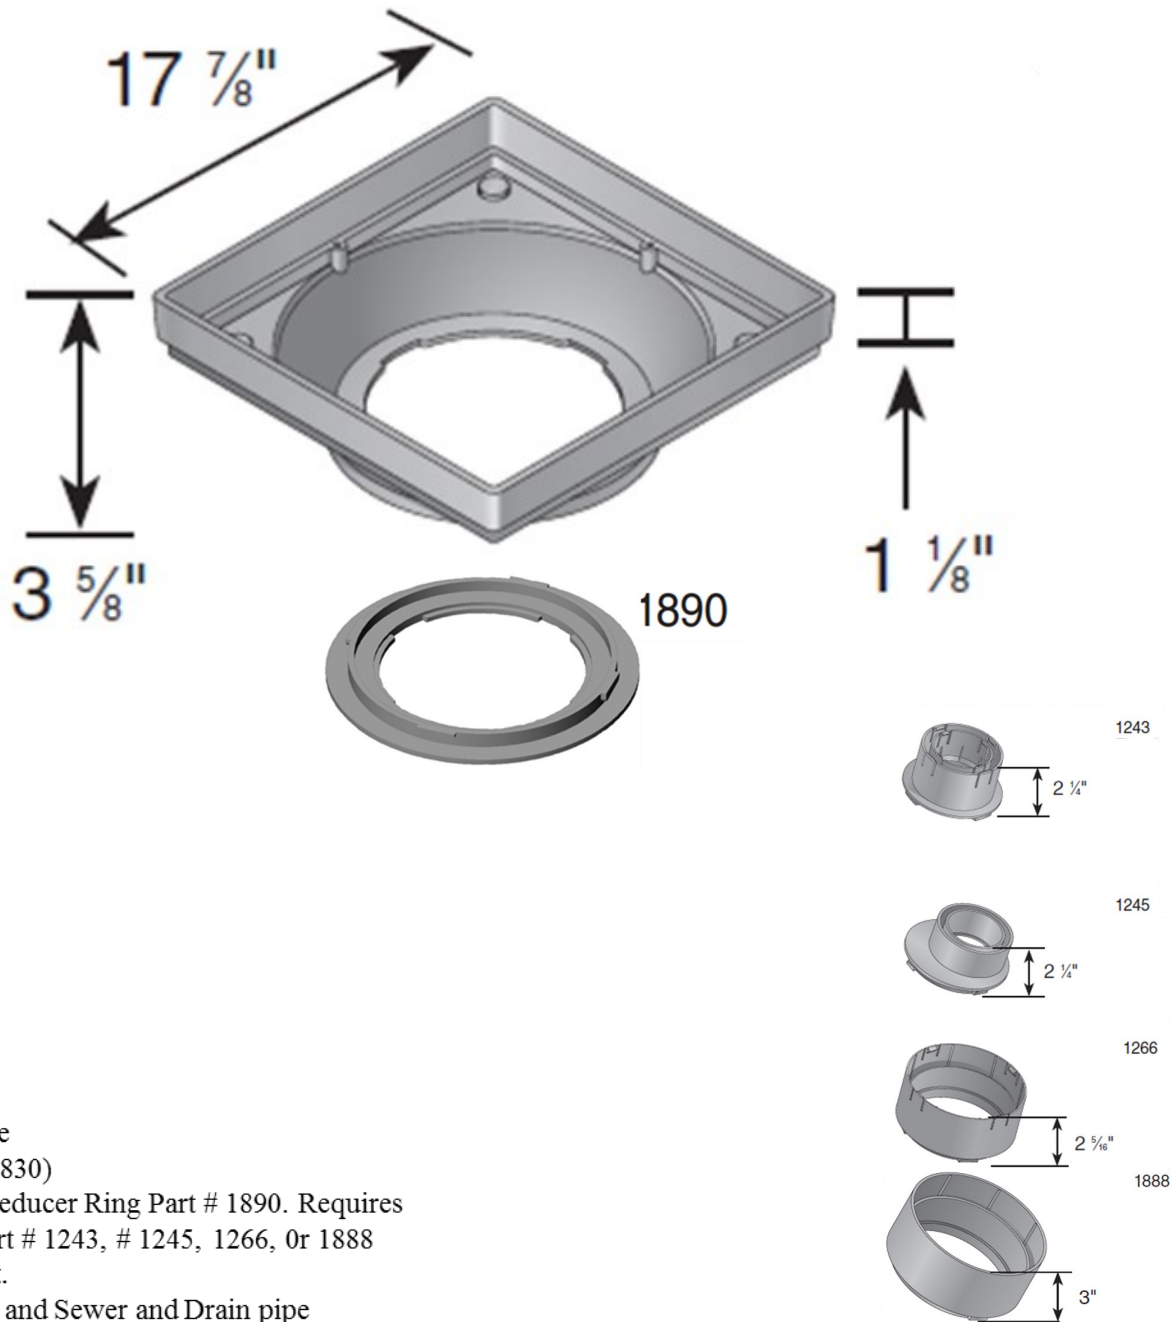

18" x 18" LOW PROFILE ADAPTER

Material: Styrene
 Colors: Black (1830)
 Includes NDS Reducer Ring Part # 1890. Requires either a NDS Part # 1243, # 1245, 1266, Or 1888 Universal Outlet.
 Fits: Corrugated and Sewer and Drain pipe