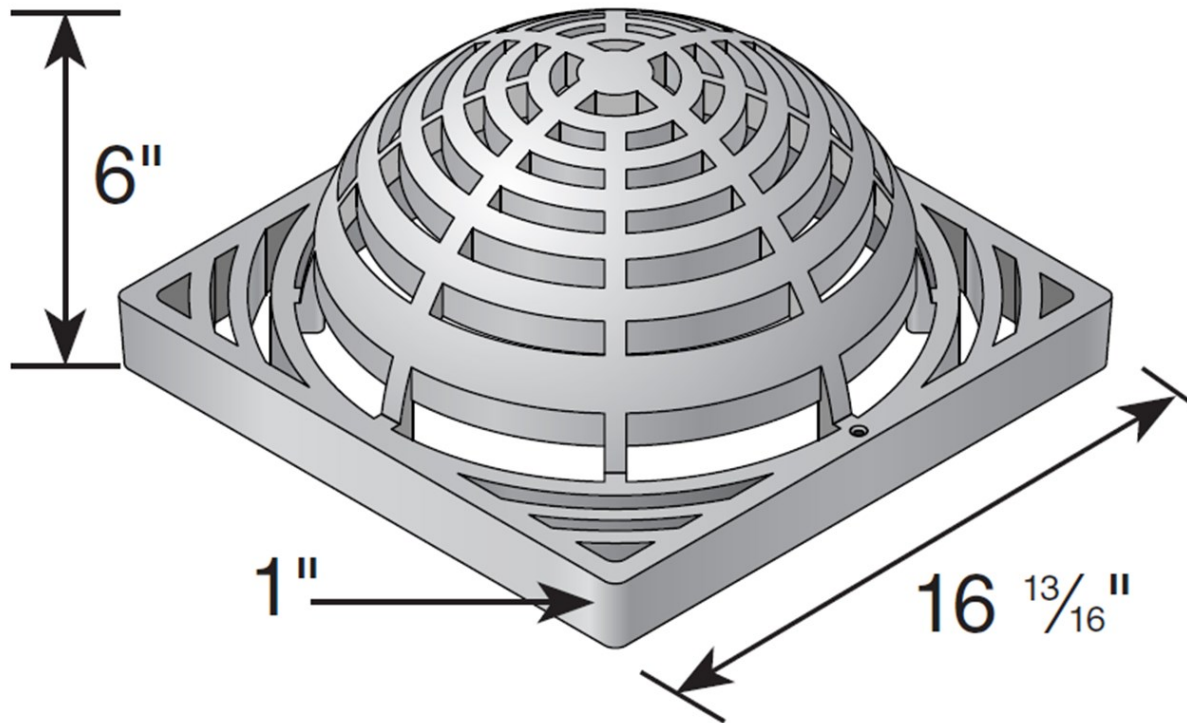

18" x 18" Atrium Grate

1/2" Grate Opening

Part #: 1881 and 1891

Material: (HDP) High Density Polypropylene

Color: #1881 (Black) and #1891 (Green)

Fits: Catch Basin #1882, #1884, #1800, #1804, #1816, #1830 and #1840.

Grate Opening: 1/2"

Open Surface Area: 89.40 Sq. Inches

Head Pressure / Flow Rate:

Head (inches) - Max Flow

1" = 386.77 GPM

1/2" = 273.49 GPM

UV inhibitor.

Weight Per Each: 6.5 lbs.