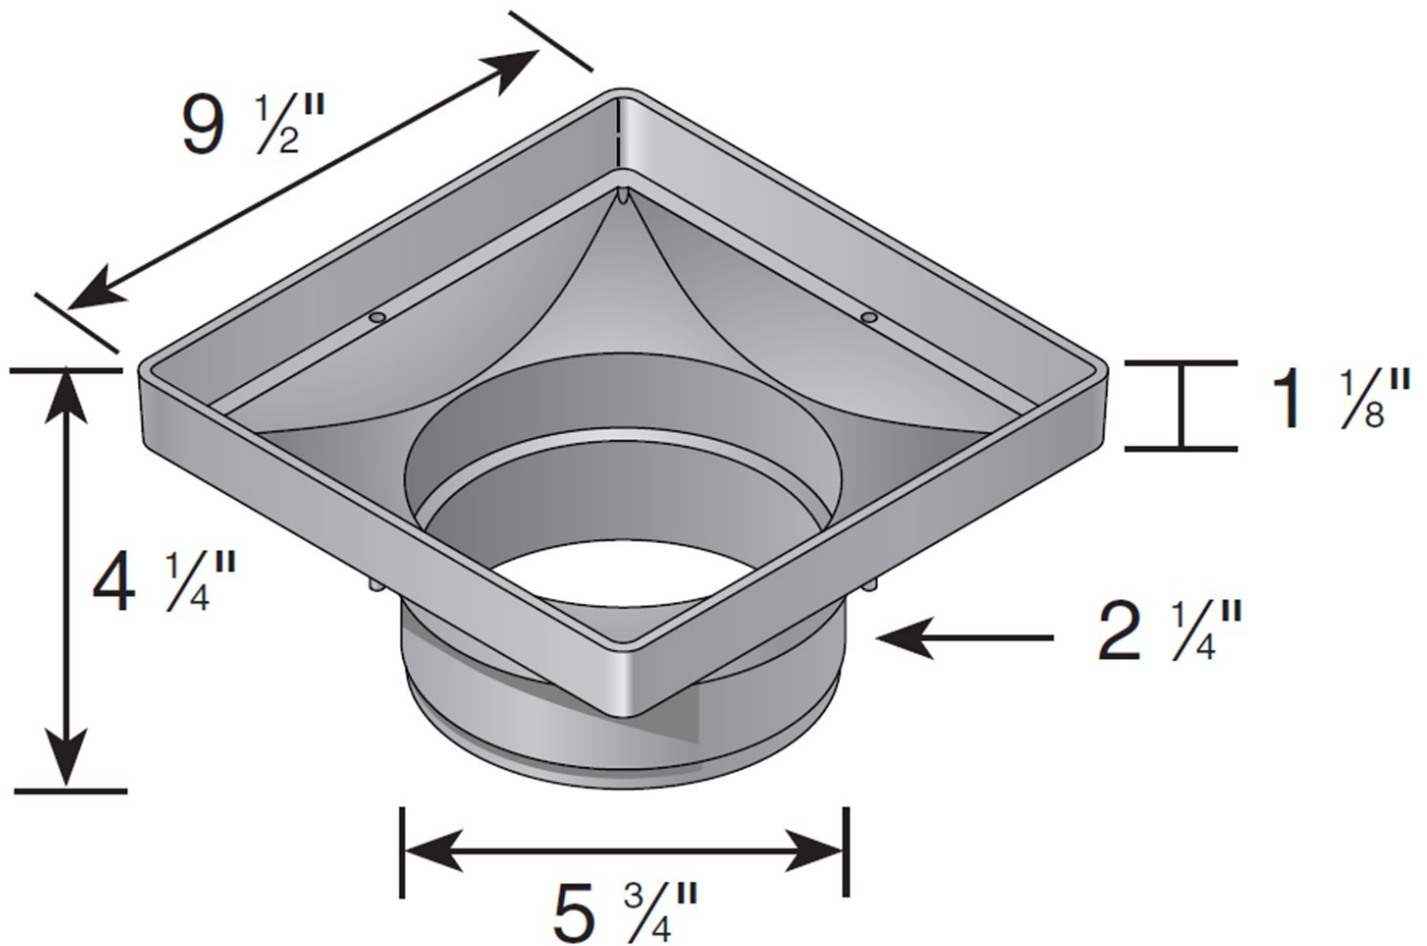

## 9" x 9" Low Profile Housing Adapter

Part #: 932

Material: (HIPS) High Impact Polystyrene

Color: Black

Fits: 6" Spee-D Basin, and 6" sewer and drain pipe and fittings.

UV inhibitor

Use with 9" x 9" Grates