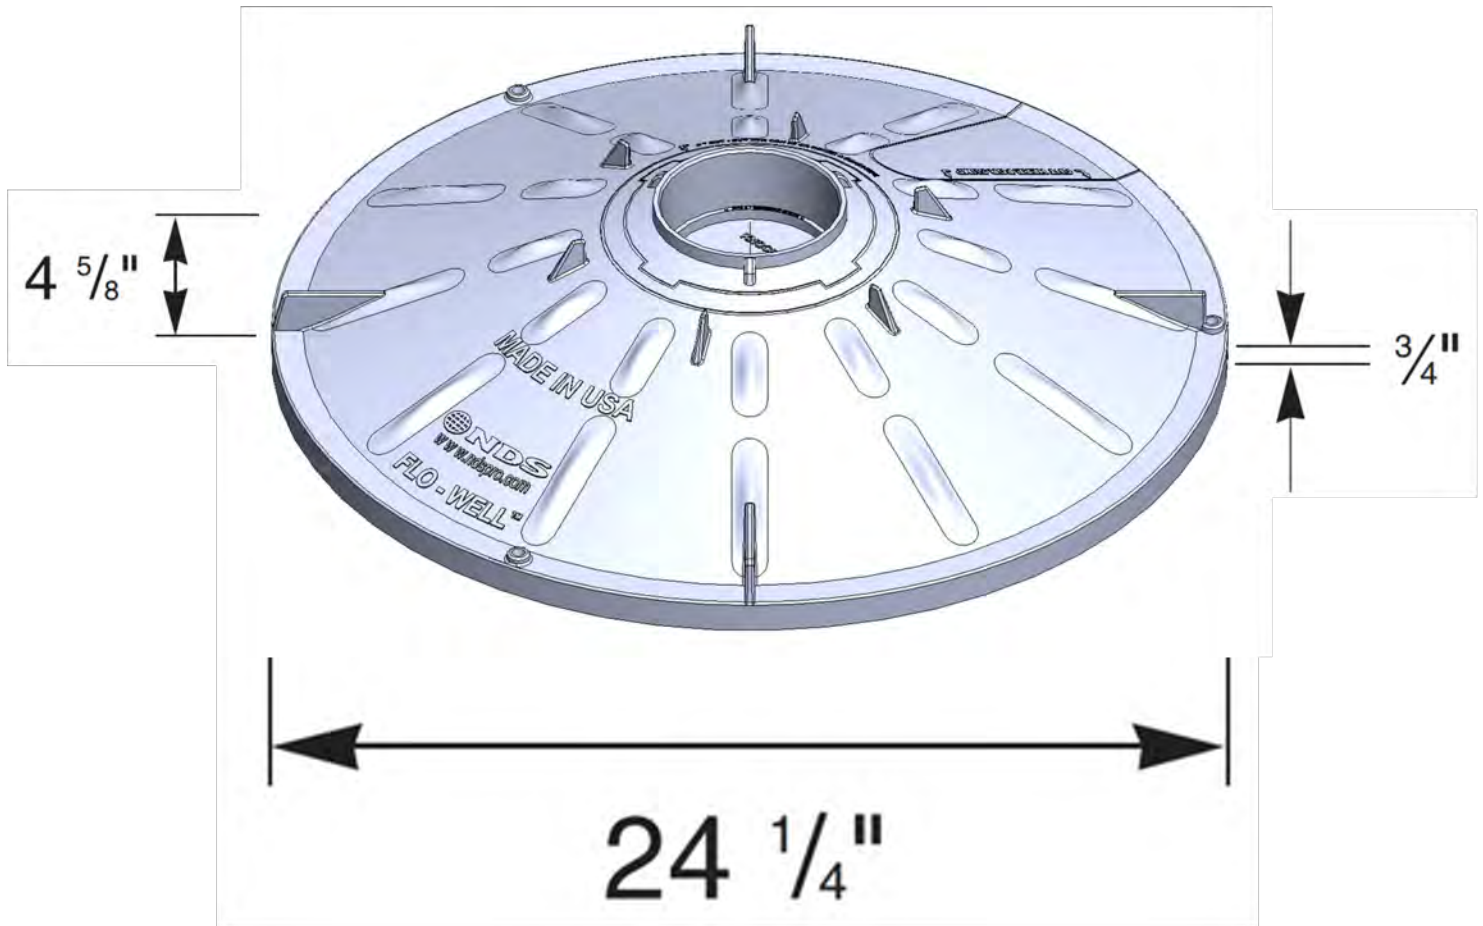

FLO-WELL[®] COVER

Part #: FWAS24C

Material: UV Protected High Density Polypropylene (HDPE)

Colors: Black

Weight: 5.92 lbs each

Fits: 4" SCH-40 and DWV pipe

Use with FSAS24